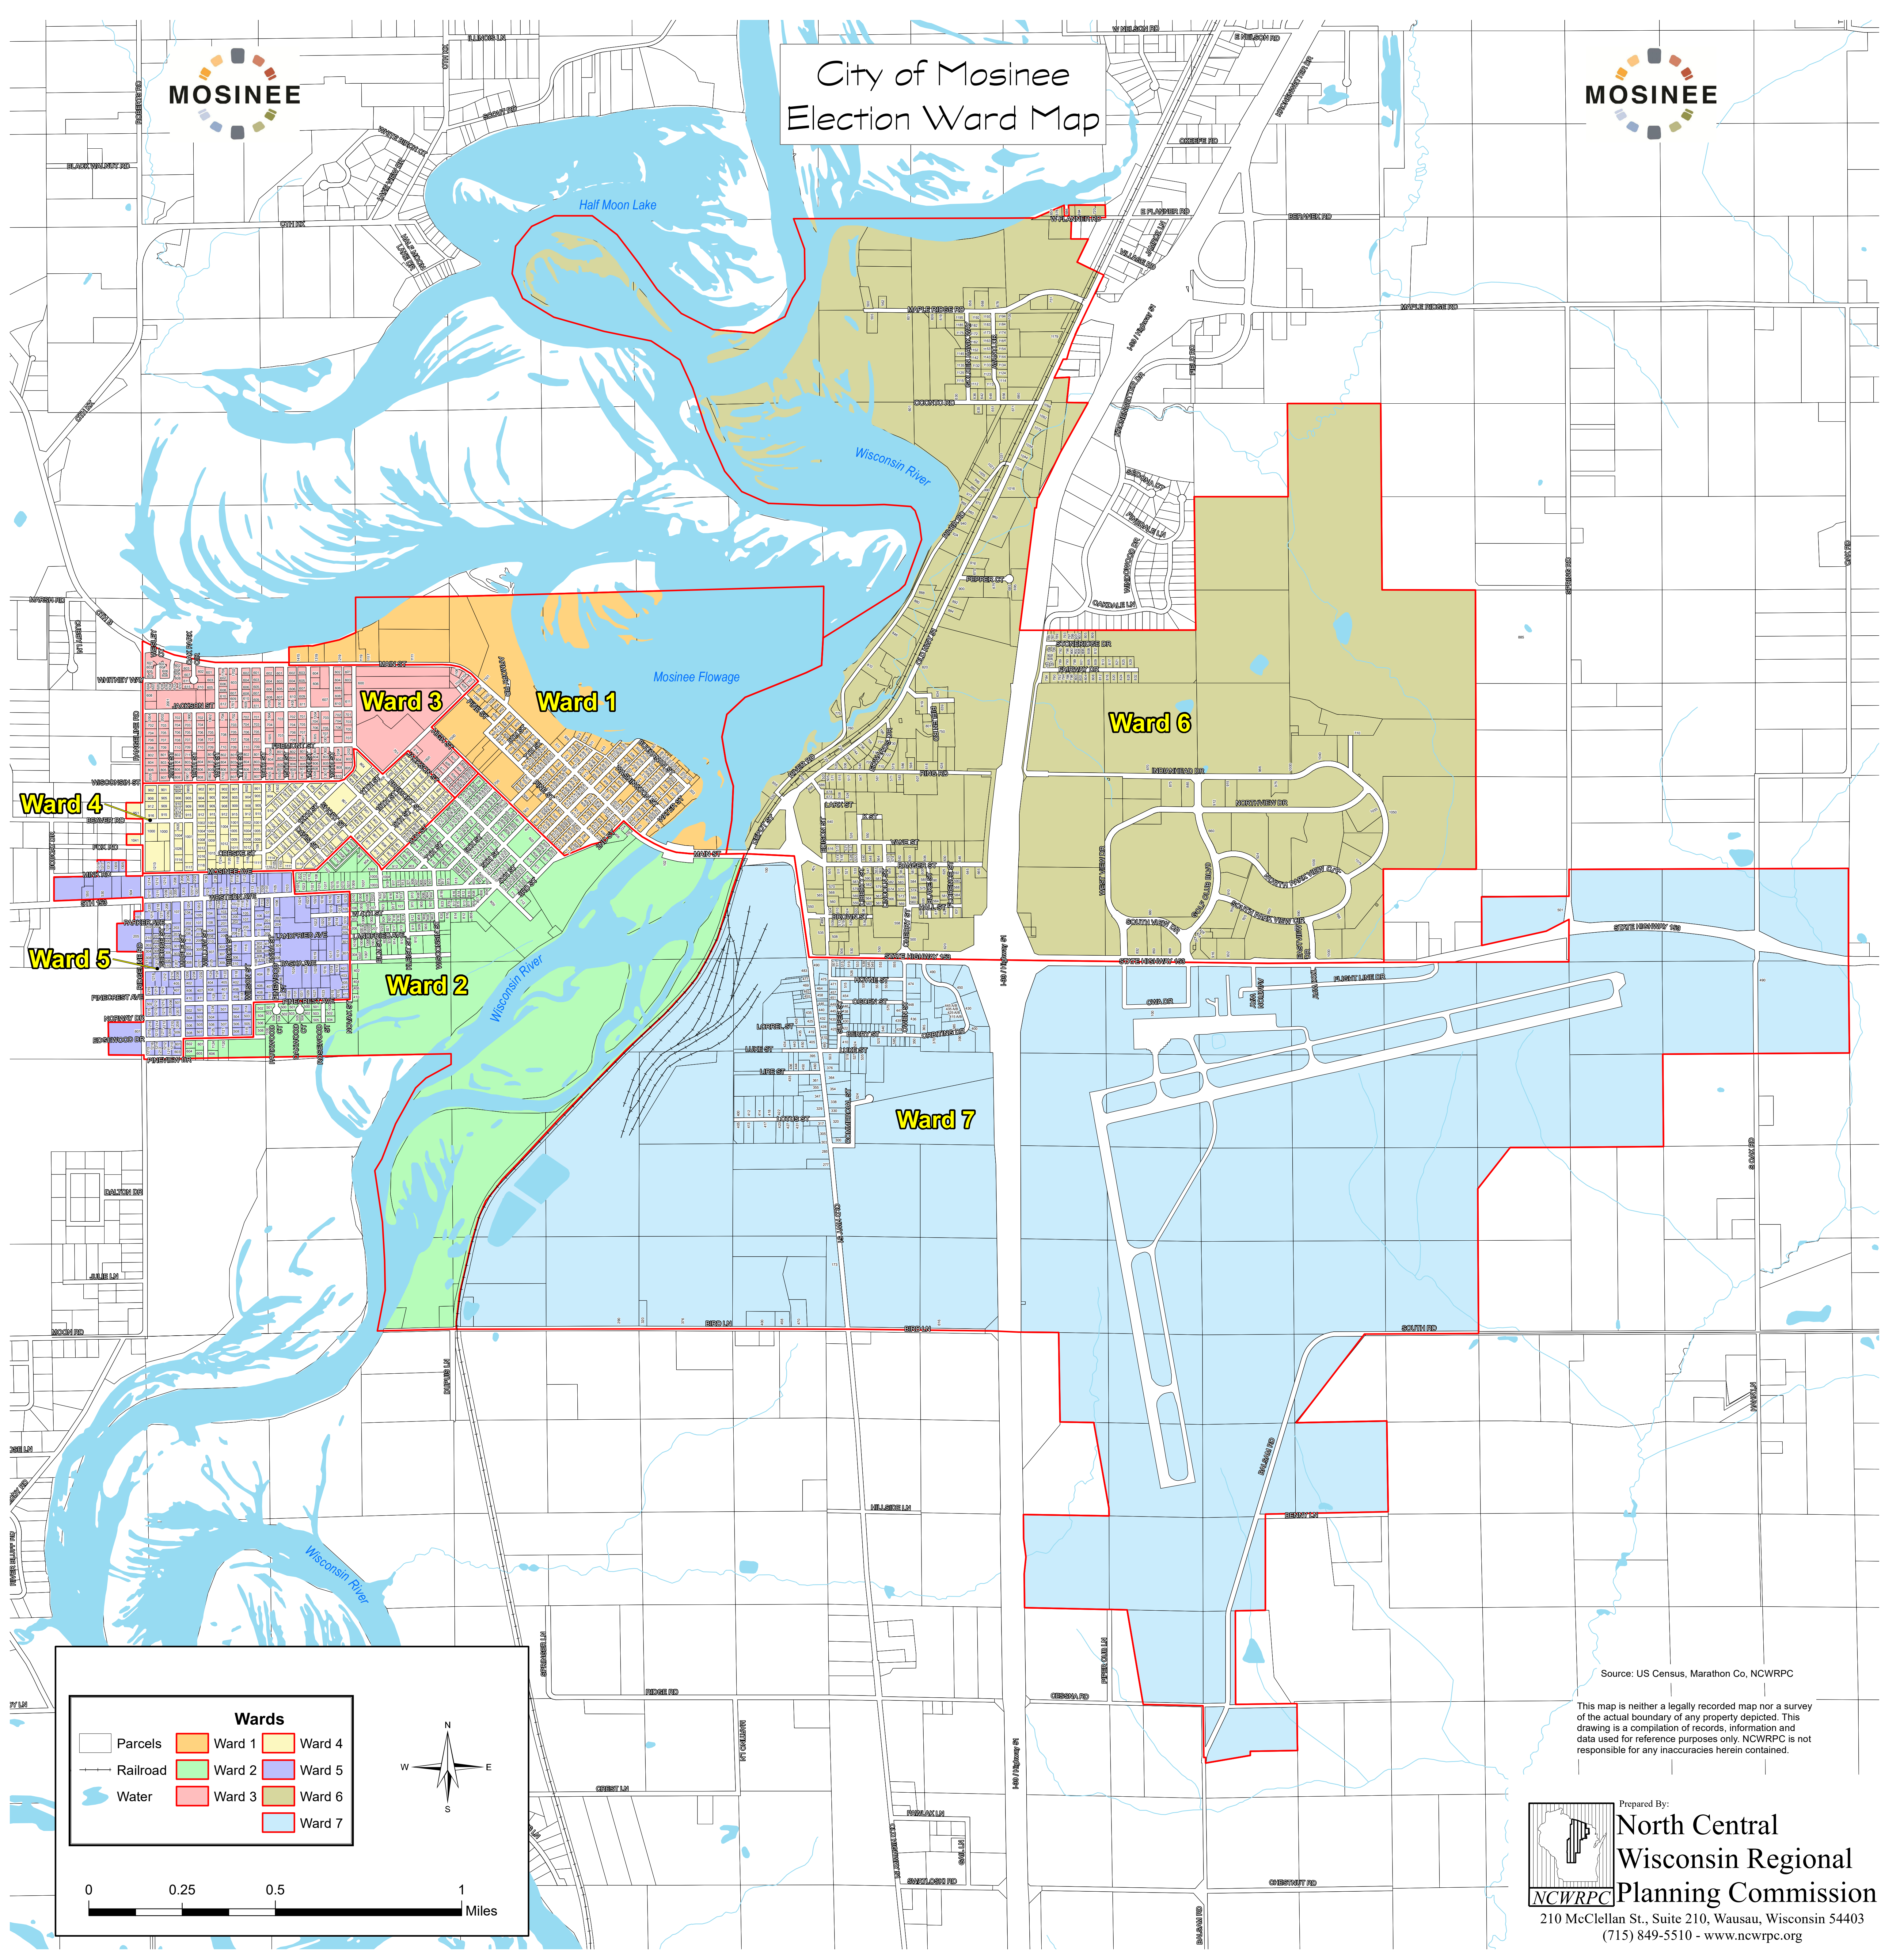

City of Mosinee Election Ward Map

Wards		
	Parcels	
	Railroad	
	Water	
	Ward 1	
	Ward 2	
	Ward 3	
	Ward 4	
	Ward 5	
	Ward 6	
	Ward 7	

Source: US Census, Marathon Co, NCWRPC

Prepared By:

**North Central
Wisconsin Regional
Planning Commission**
210 McClellan St., Suite 210, Wausau, Wisconsin 54403
(715) 849-5510 - www.ncwrpc.org