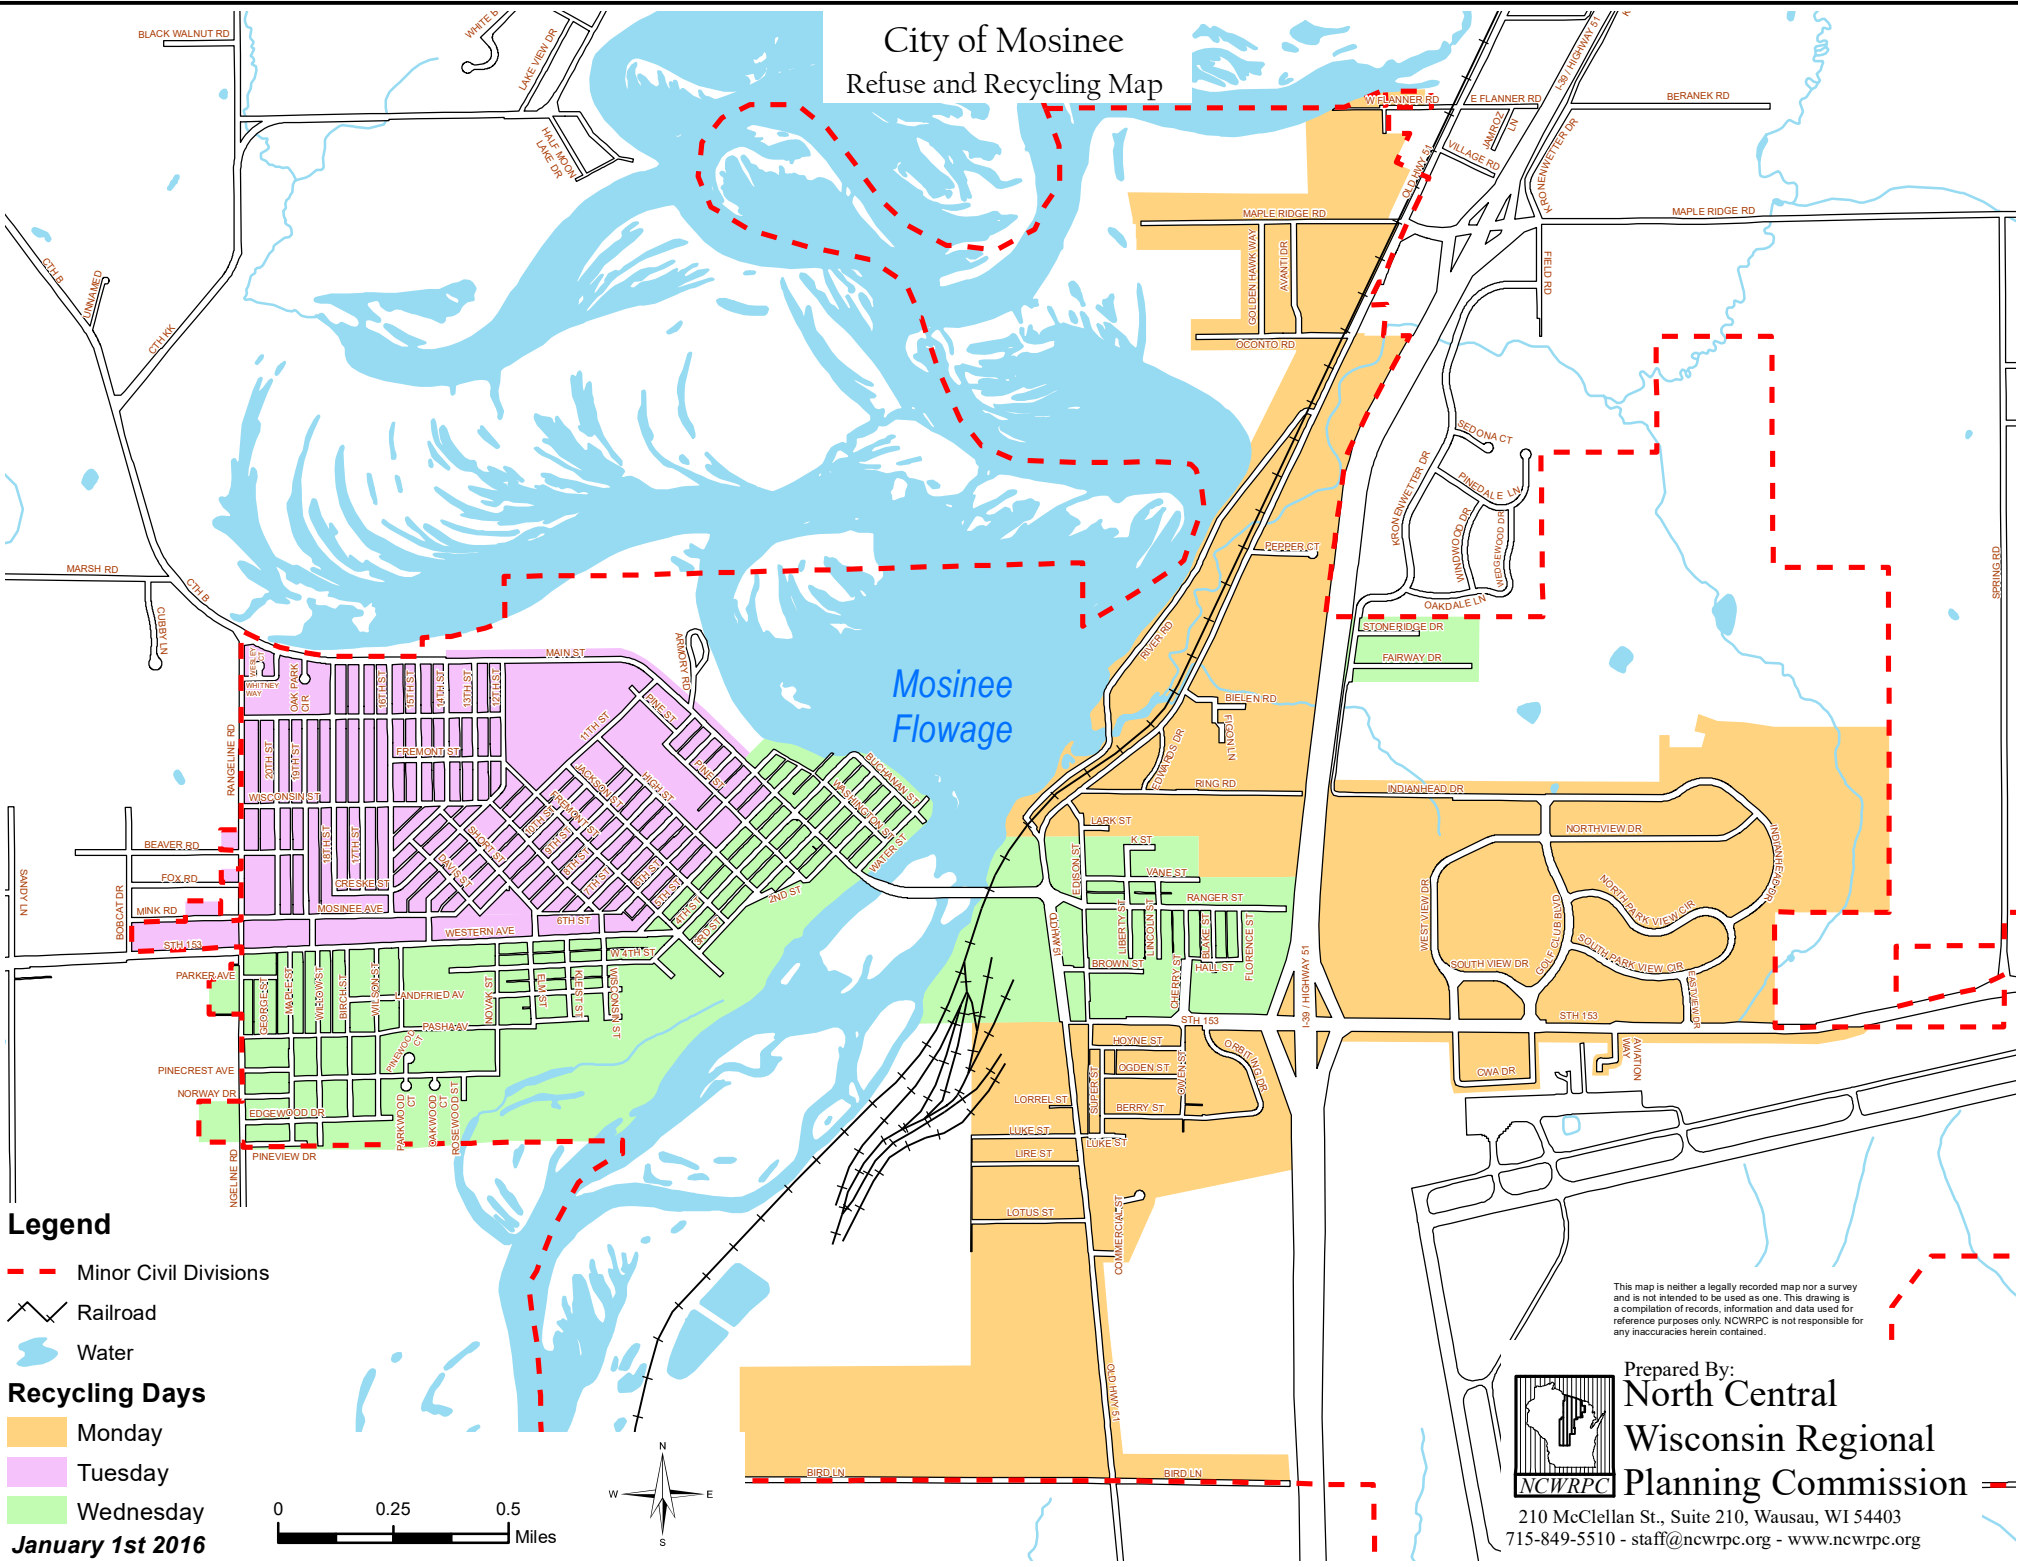

City of Mosinee Refuse and Recycling Map

1. **Legend**
2. Minor Civil Divisions
   - Railroad
   - Water
3. **Recycling Days**
4. Monday
   - Tuesday
   - Wednesday
5. **January 1st 2016**

Prepared By:
**North Central
Wisconsin Regional
Planning Commission**

210 McClellan St., Suite 210, Wausau, WI 54403
715-849-5510 - staff@ncwrpc.org - www.ncwrpc.org