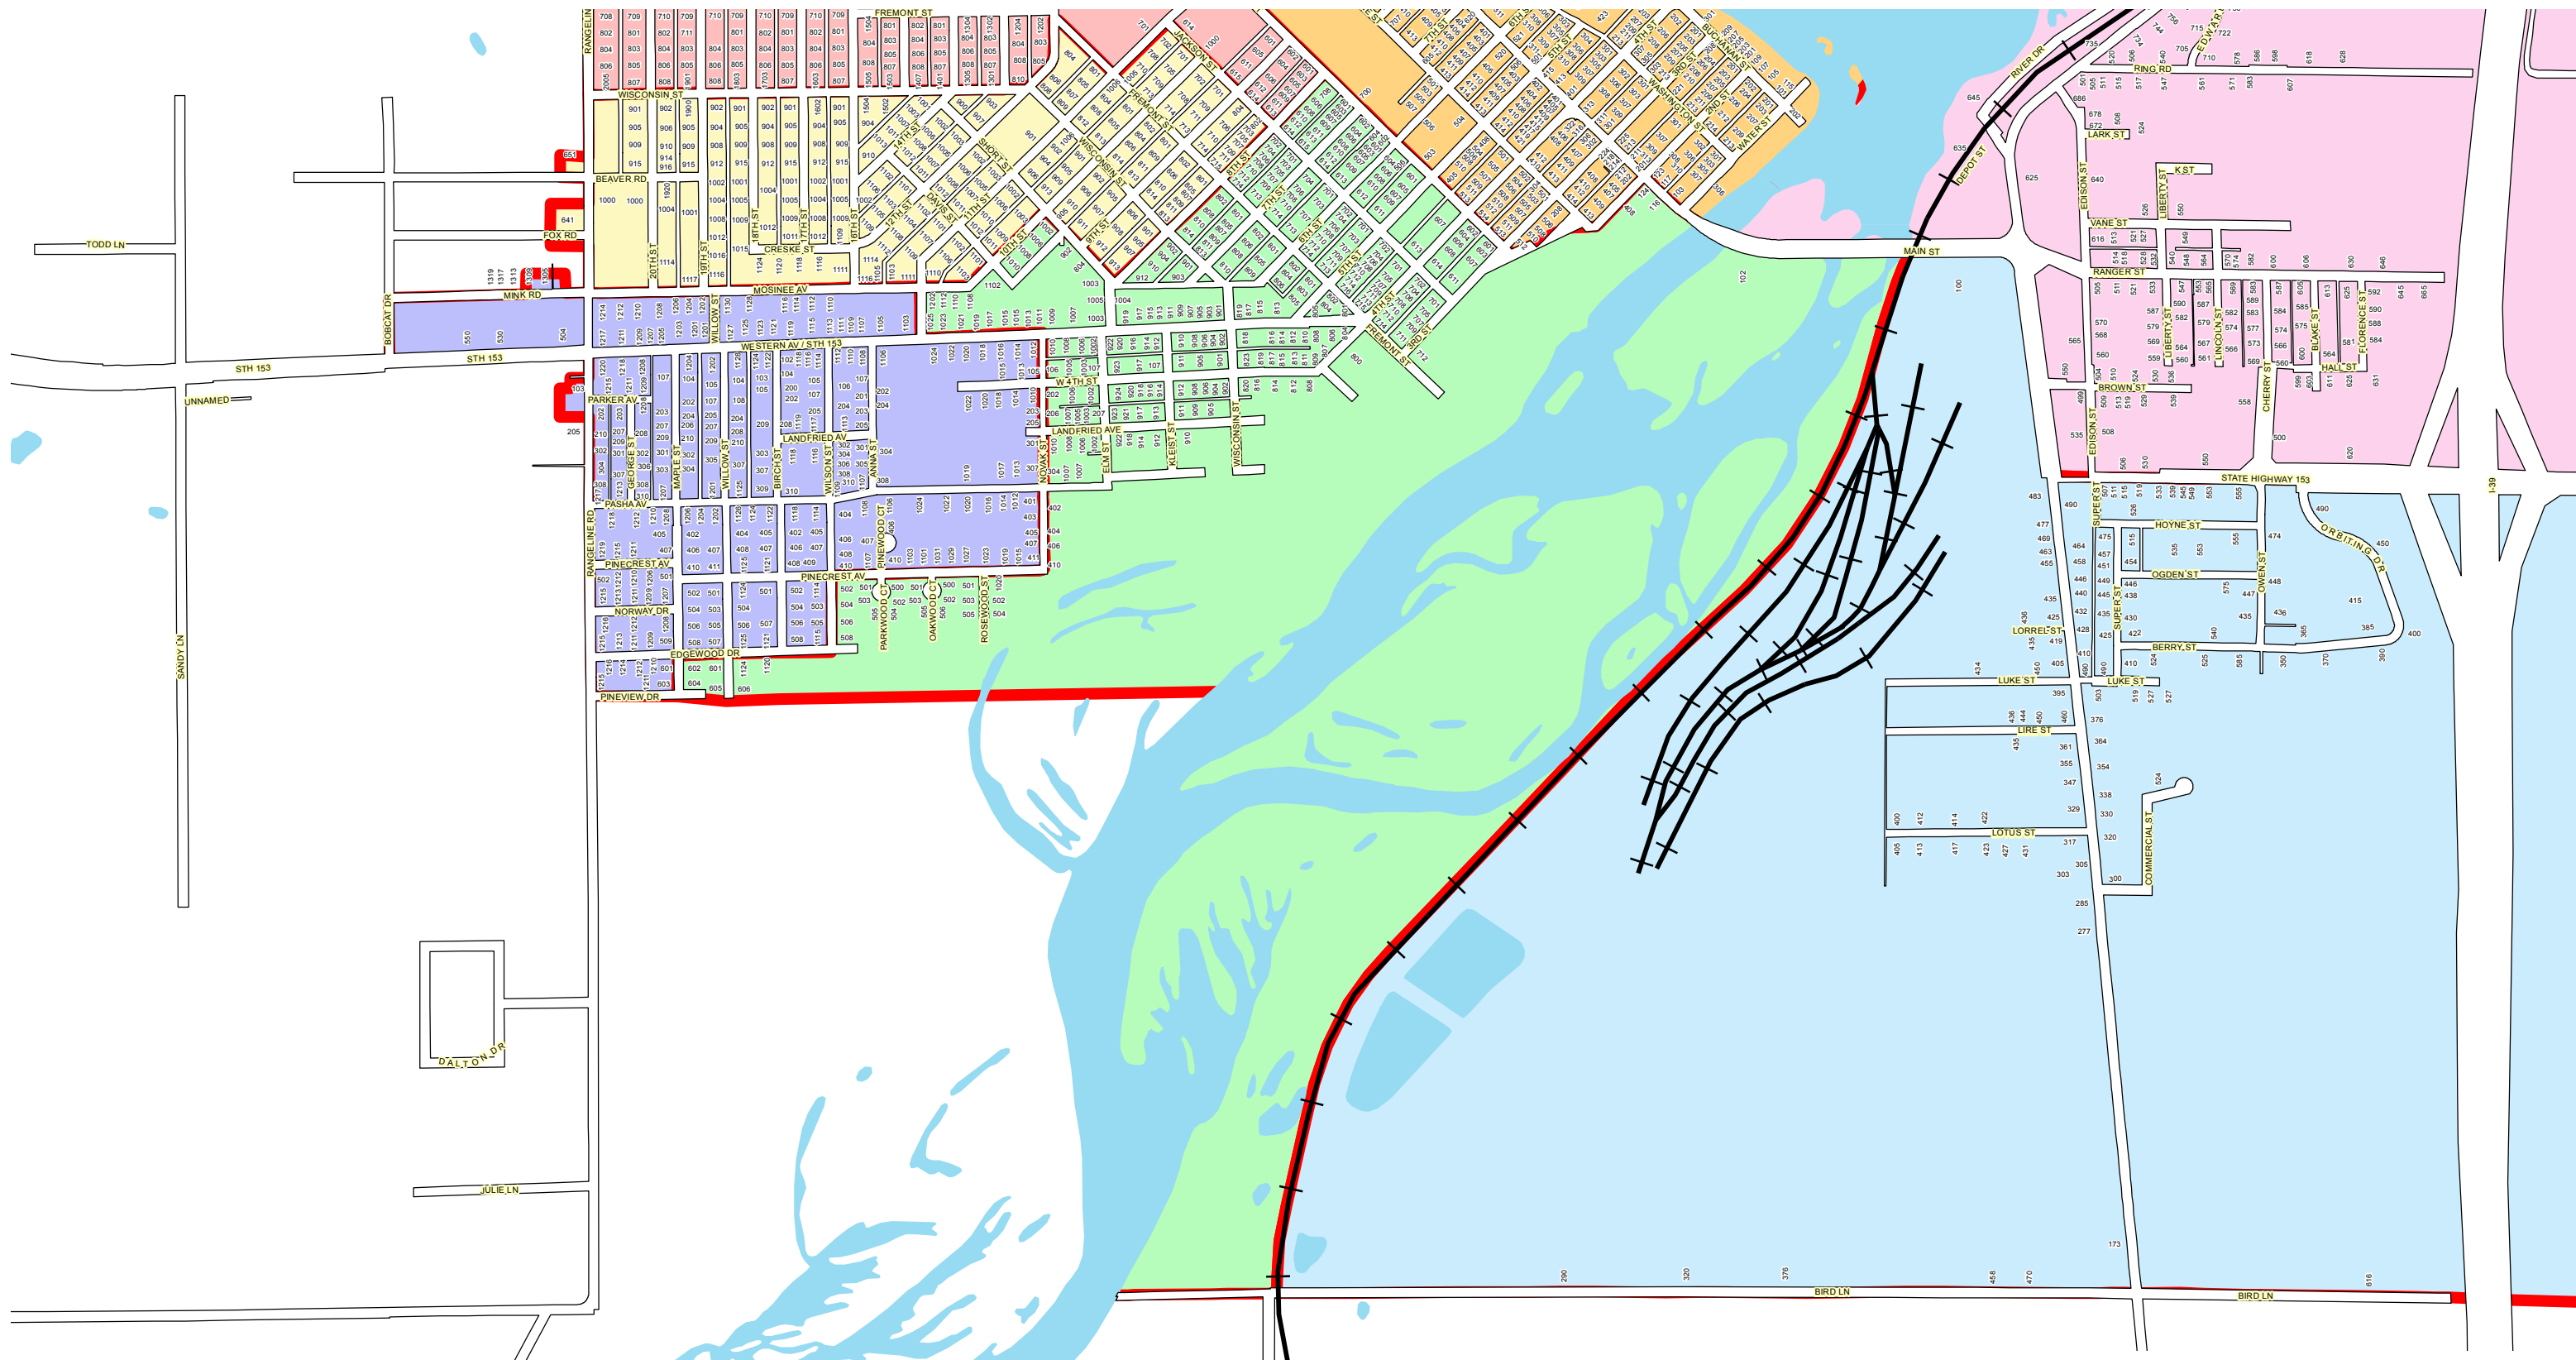

City of Mosinee - Ward 2 - Approved Plan

Ward 2

Prepared By:
**North Central
Wisconsin Regional
Planning Commission**

210 McClellan St., Suite 210, Wausau, WI 54403
715-849-5510 - staff@ncwrpc.org - www.ncwrpc.org