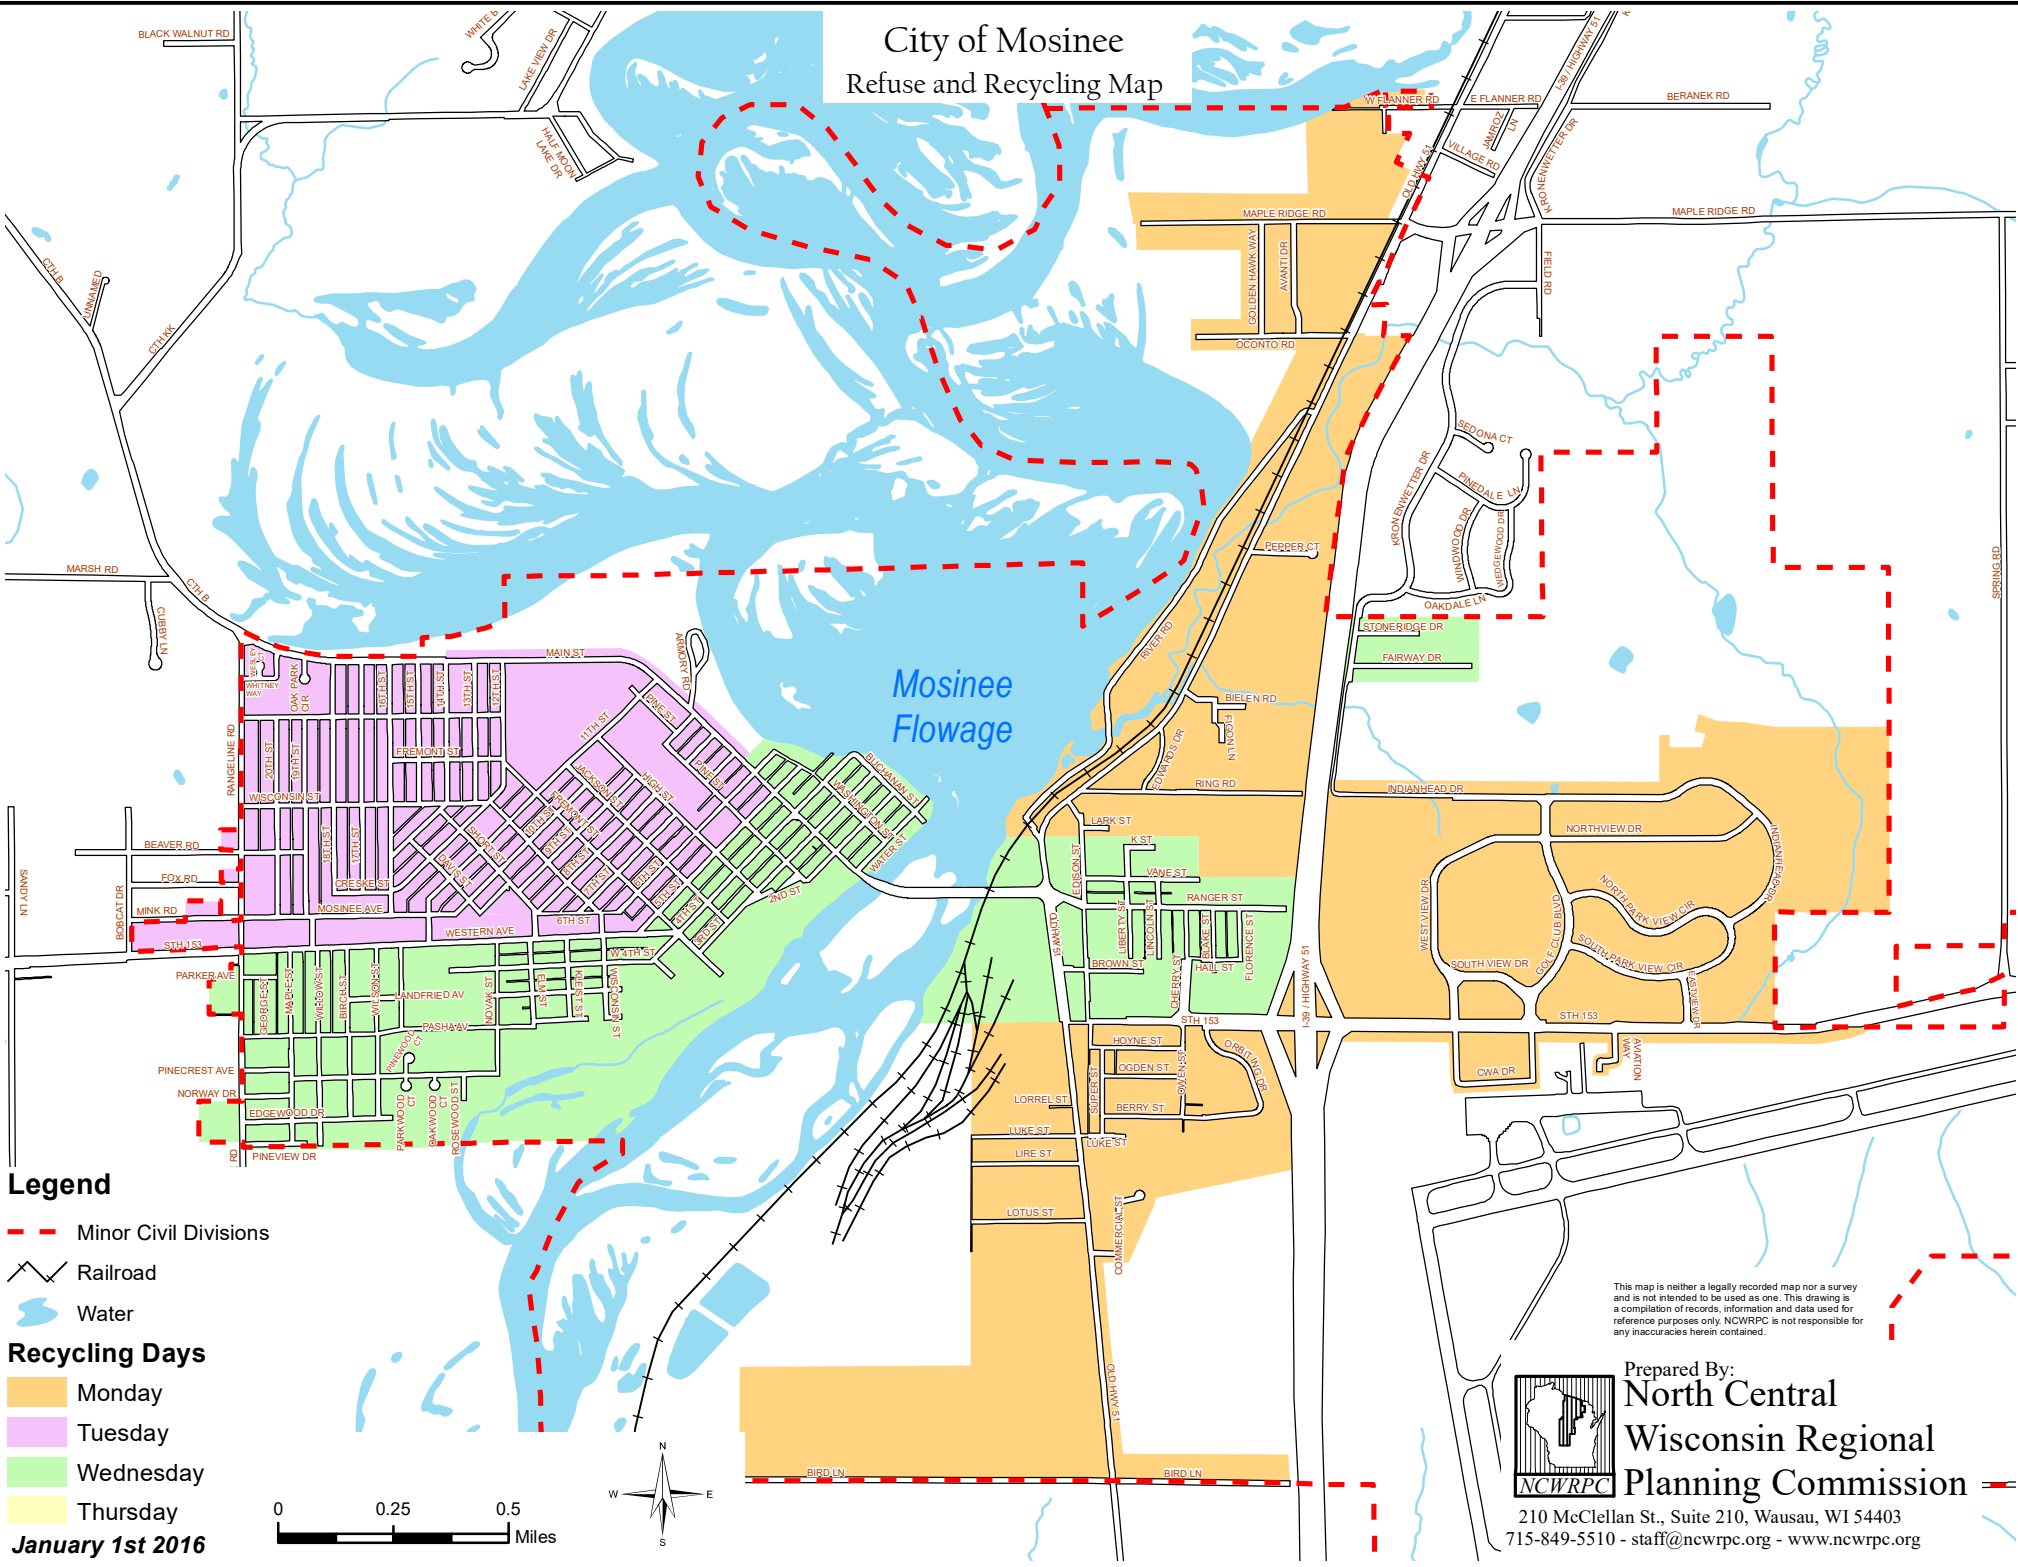

City of Mosinee Refuse and Recycling Map

1. **Legend**
2. - - Minor Civil Divisions
   - Railroad
   - Water
3. **Recycling Days**
4. Monday
   - Tuesday
   - Wednesday
   - Thursday
5. **January 1st 2016**

Prepared By:
**North Central
Wisconsin Regional
Planning Commission**

210 McClellan St., Suite 210, Wausau, WI 54403
715-849-5510 - staff@ncwrpc.org - www.ncwrpc.org