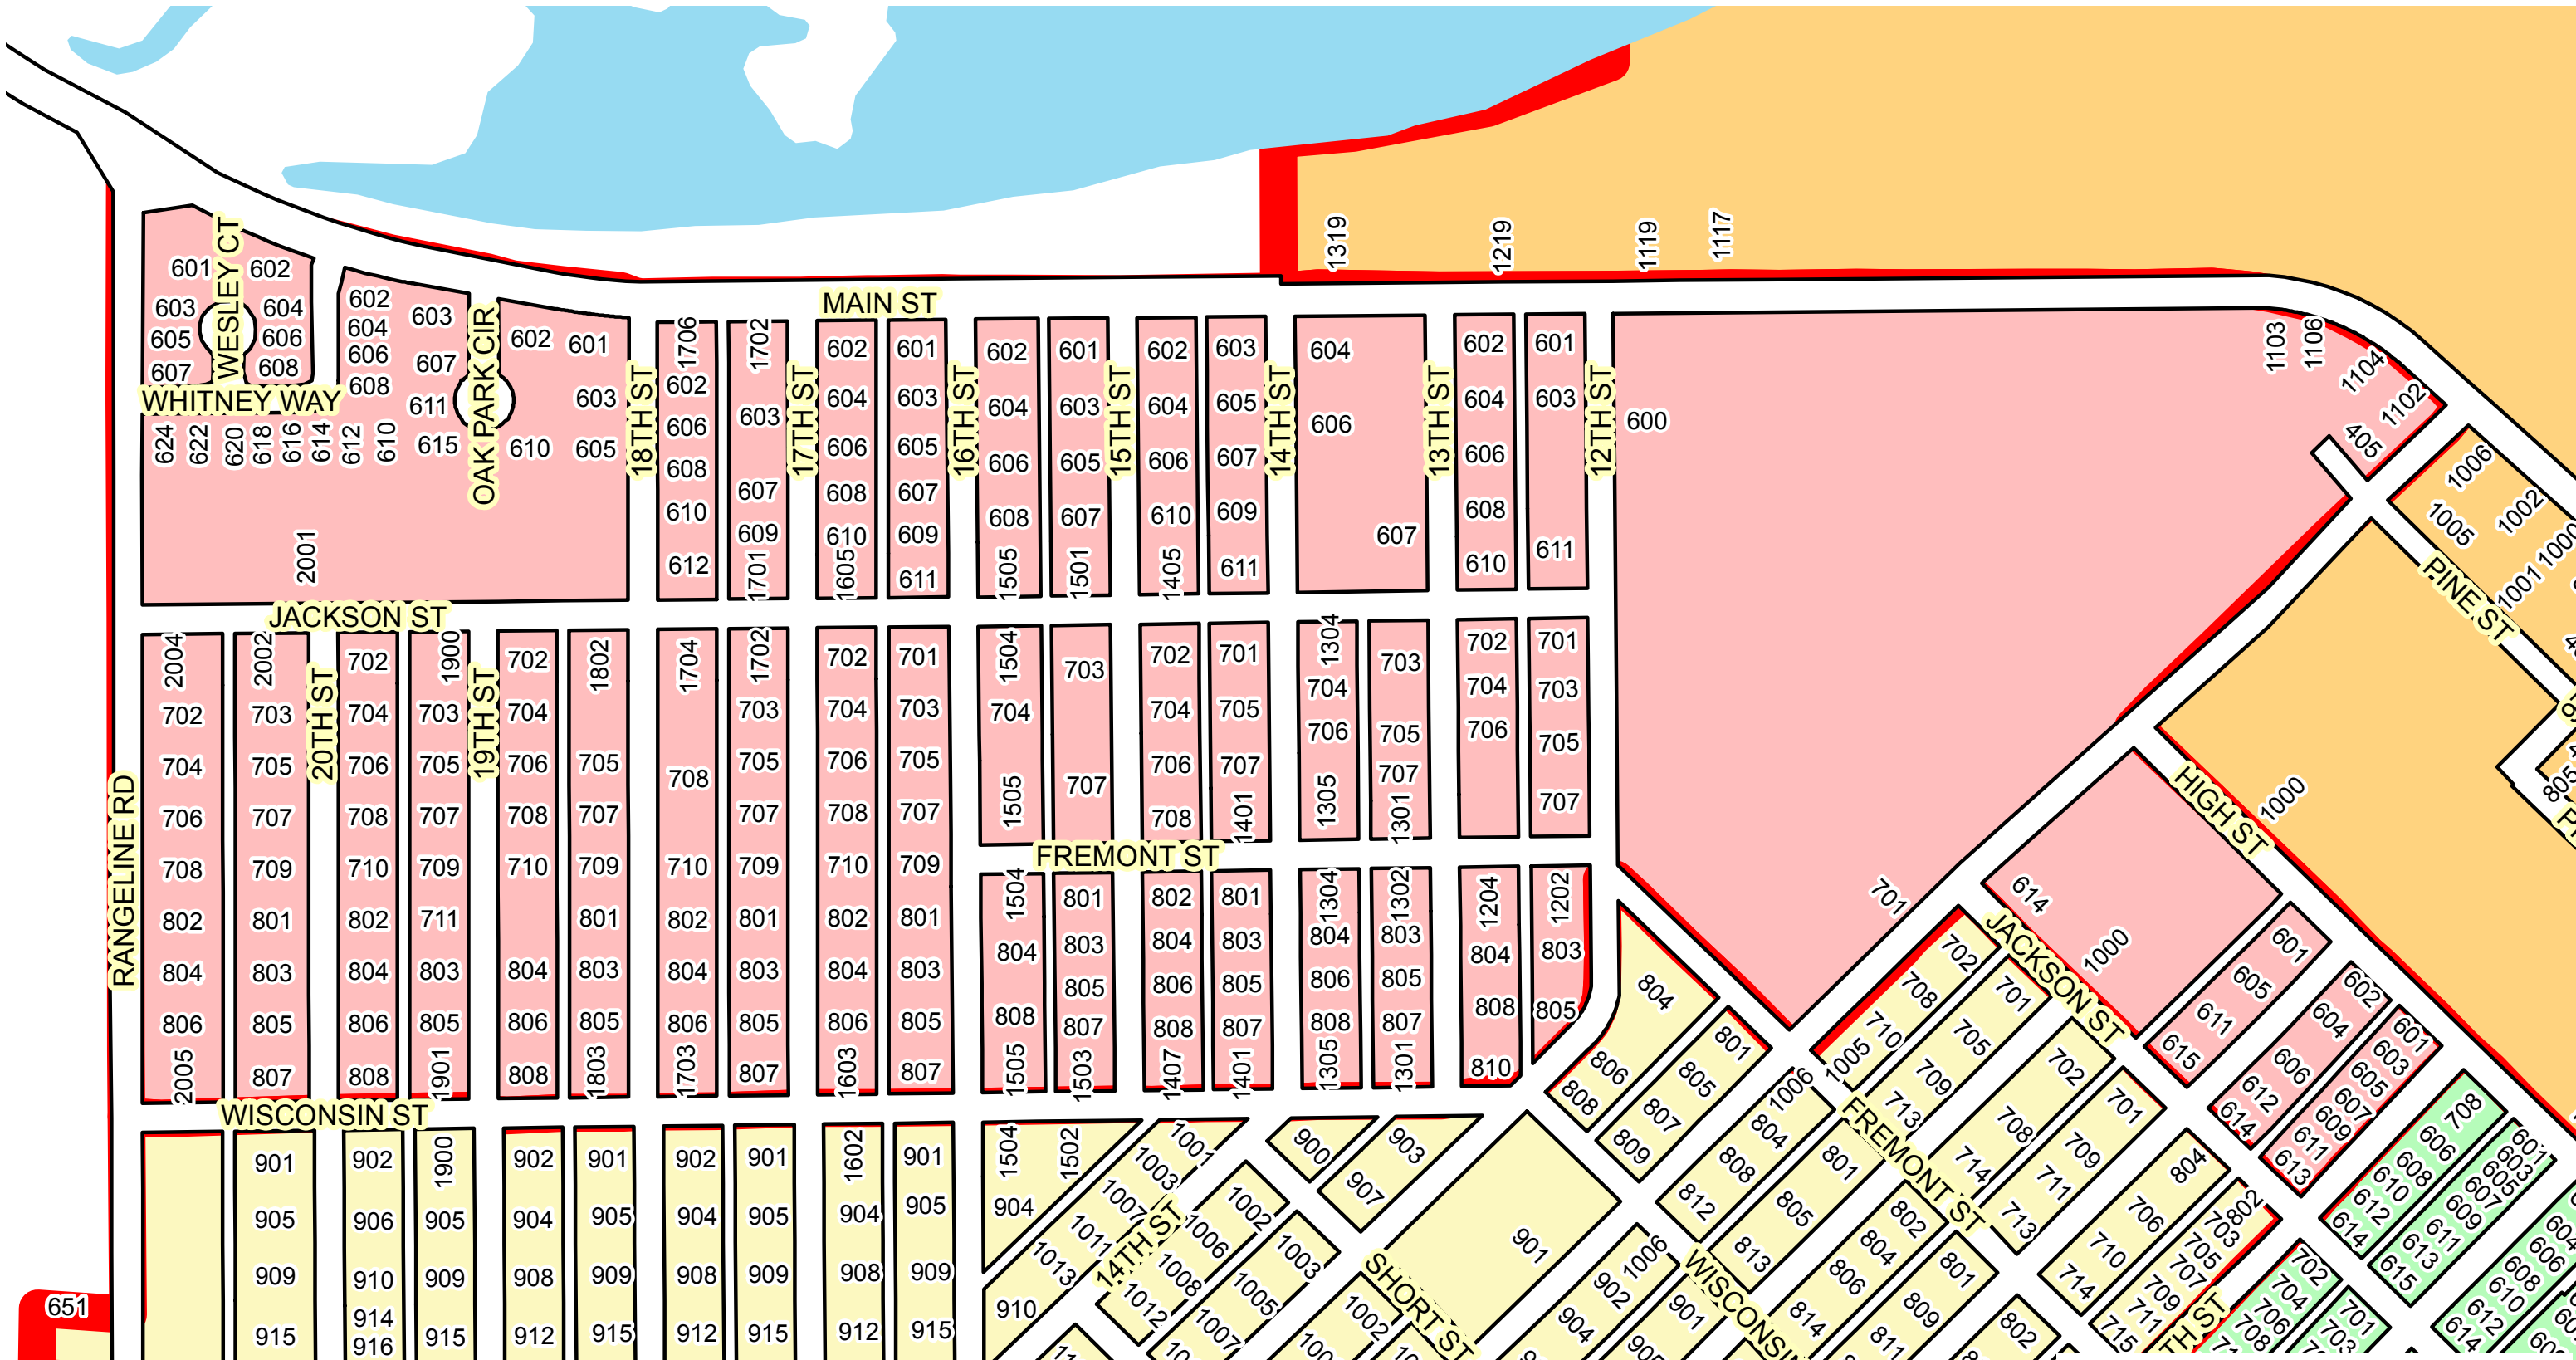

City of Mosinee - Ward 3 - Approved Plan

Ward 3

Prepared By:
North Central Wisconsin Regional Planning Commission

210 McClellan St., Suite 210, Wausau, WI 54403
715-849-5510 - staff@ncwrpc.org - www.ncwrpc.org