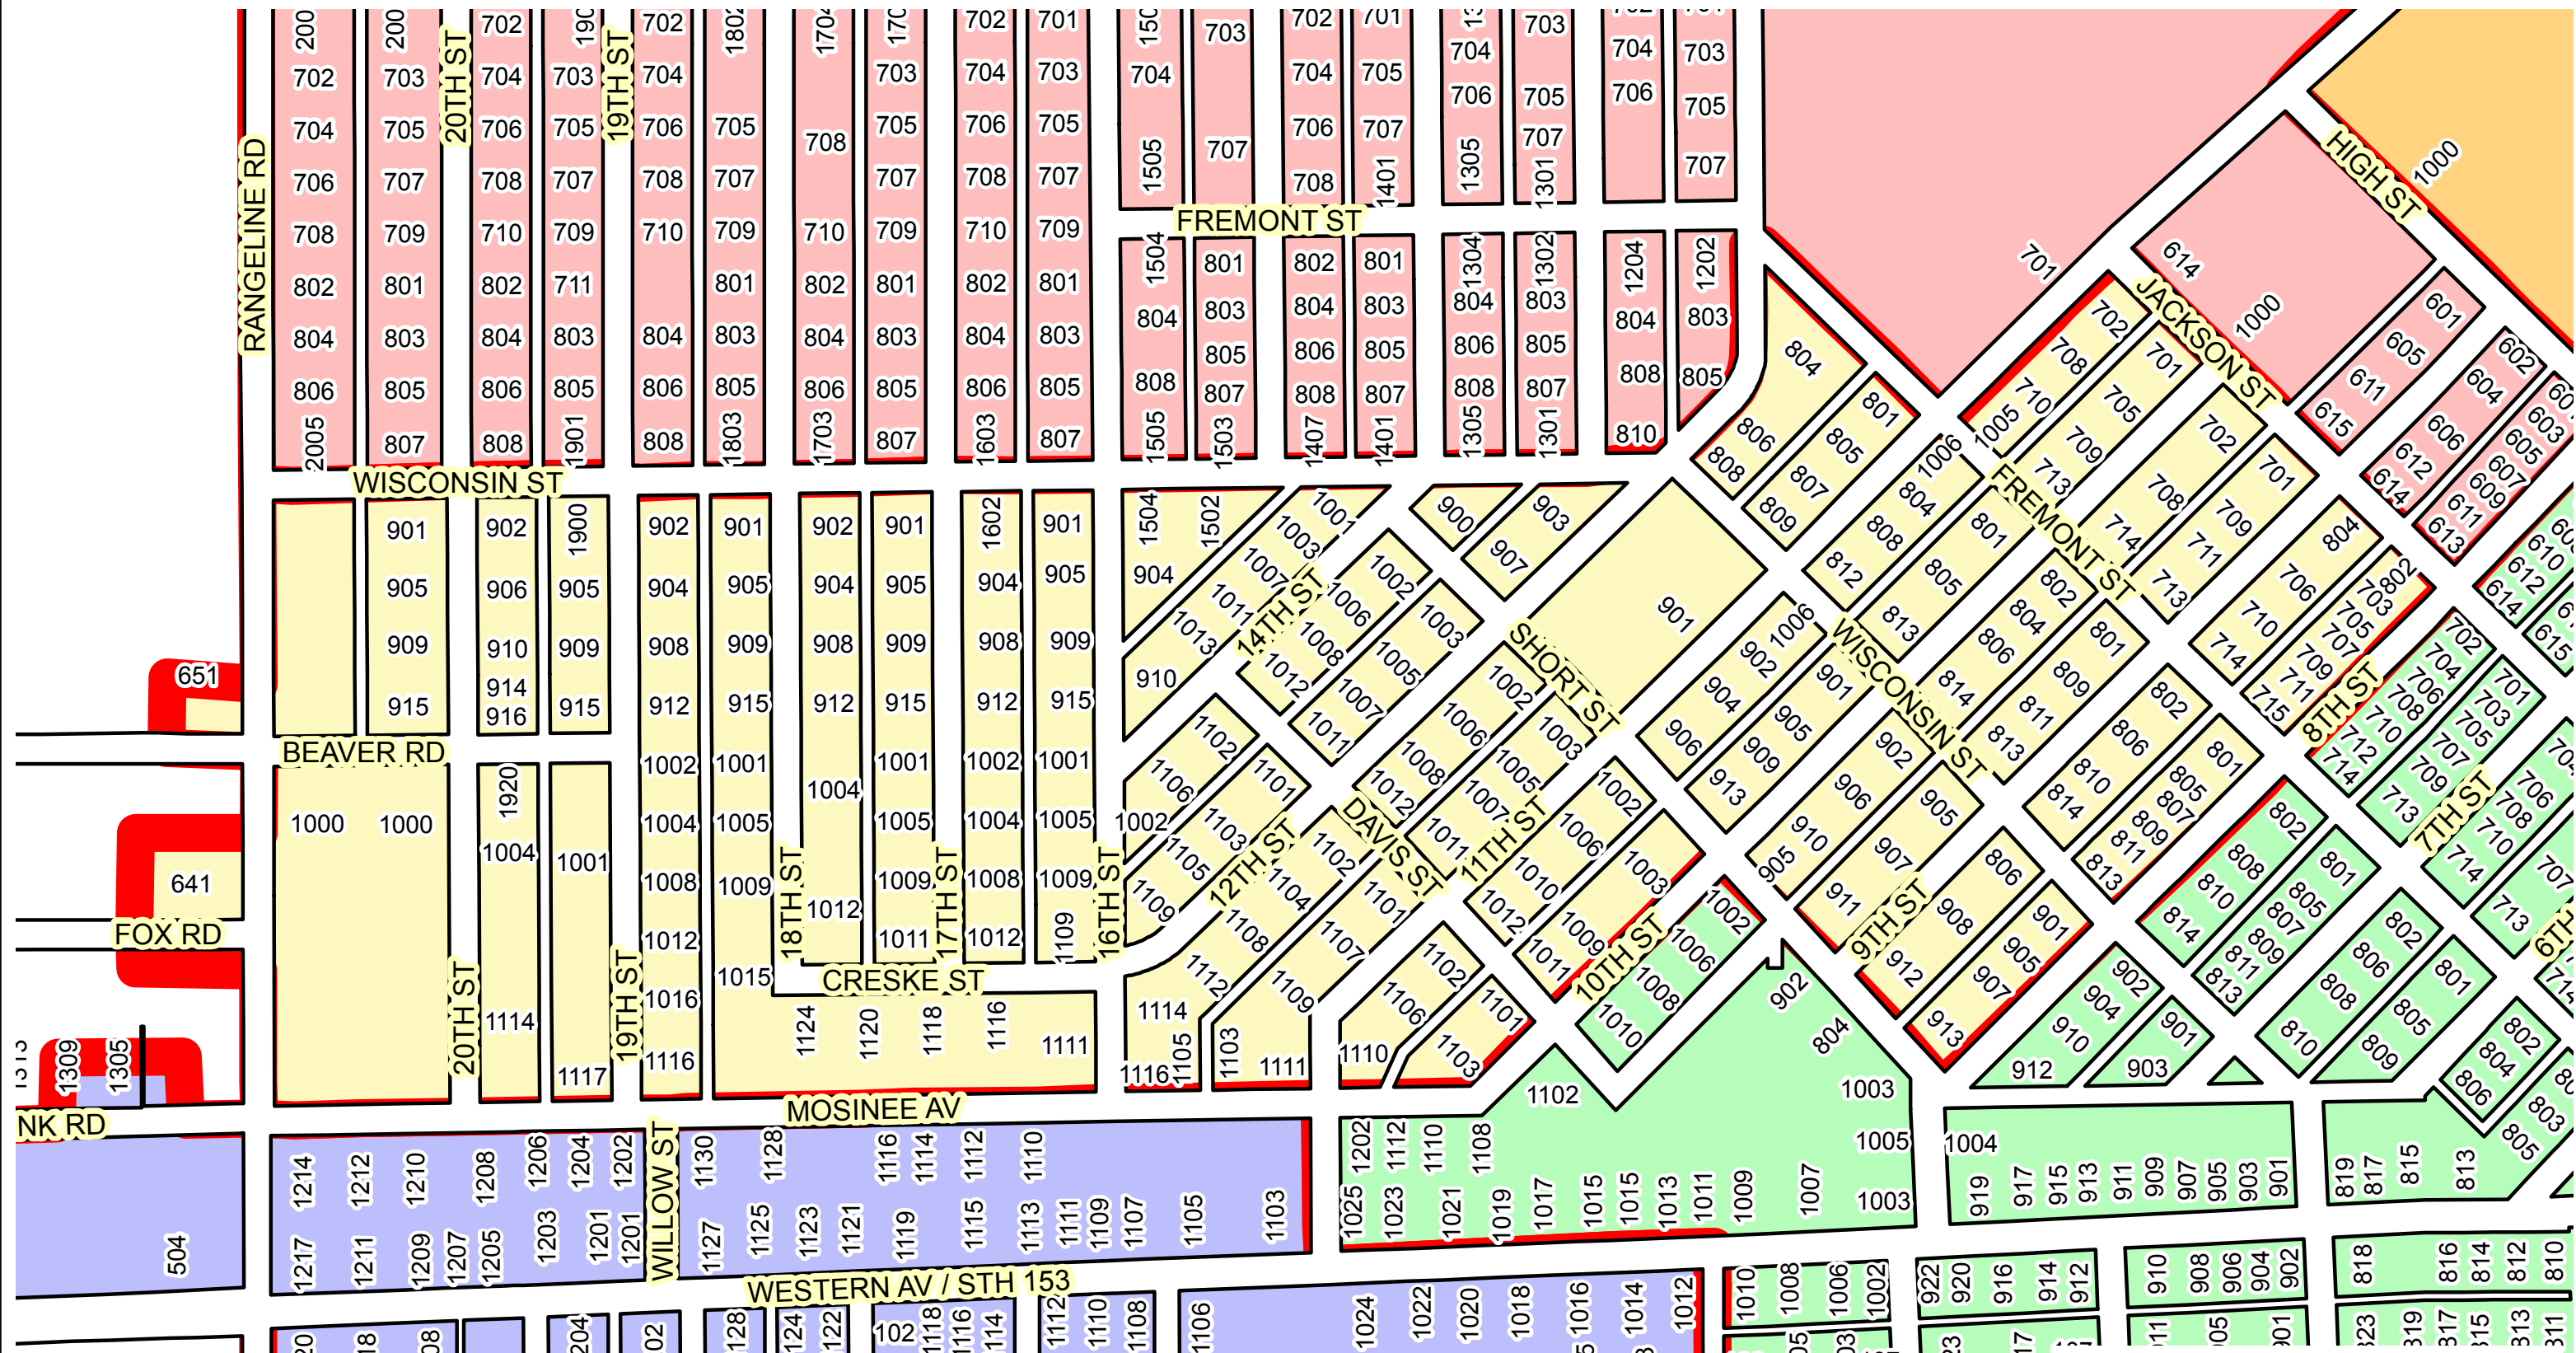

City of Mosinee - Ward 4 - Approved Plan

Ward 4

0 495 990 Feet

Prepared By:
**North Central
Wisconsin Regional
Planning Commission**

210 McClellan St., Suite 210, Wausau, WI 54403
715-849-5510 - staff@ncwrpc.org - www.ncwrpc.org