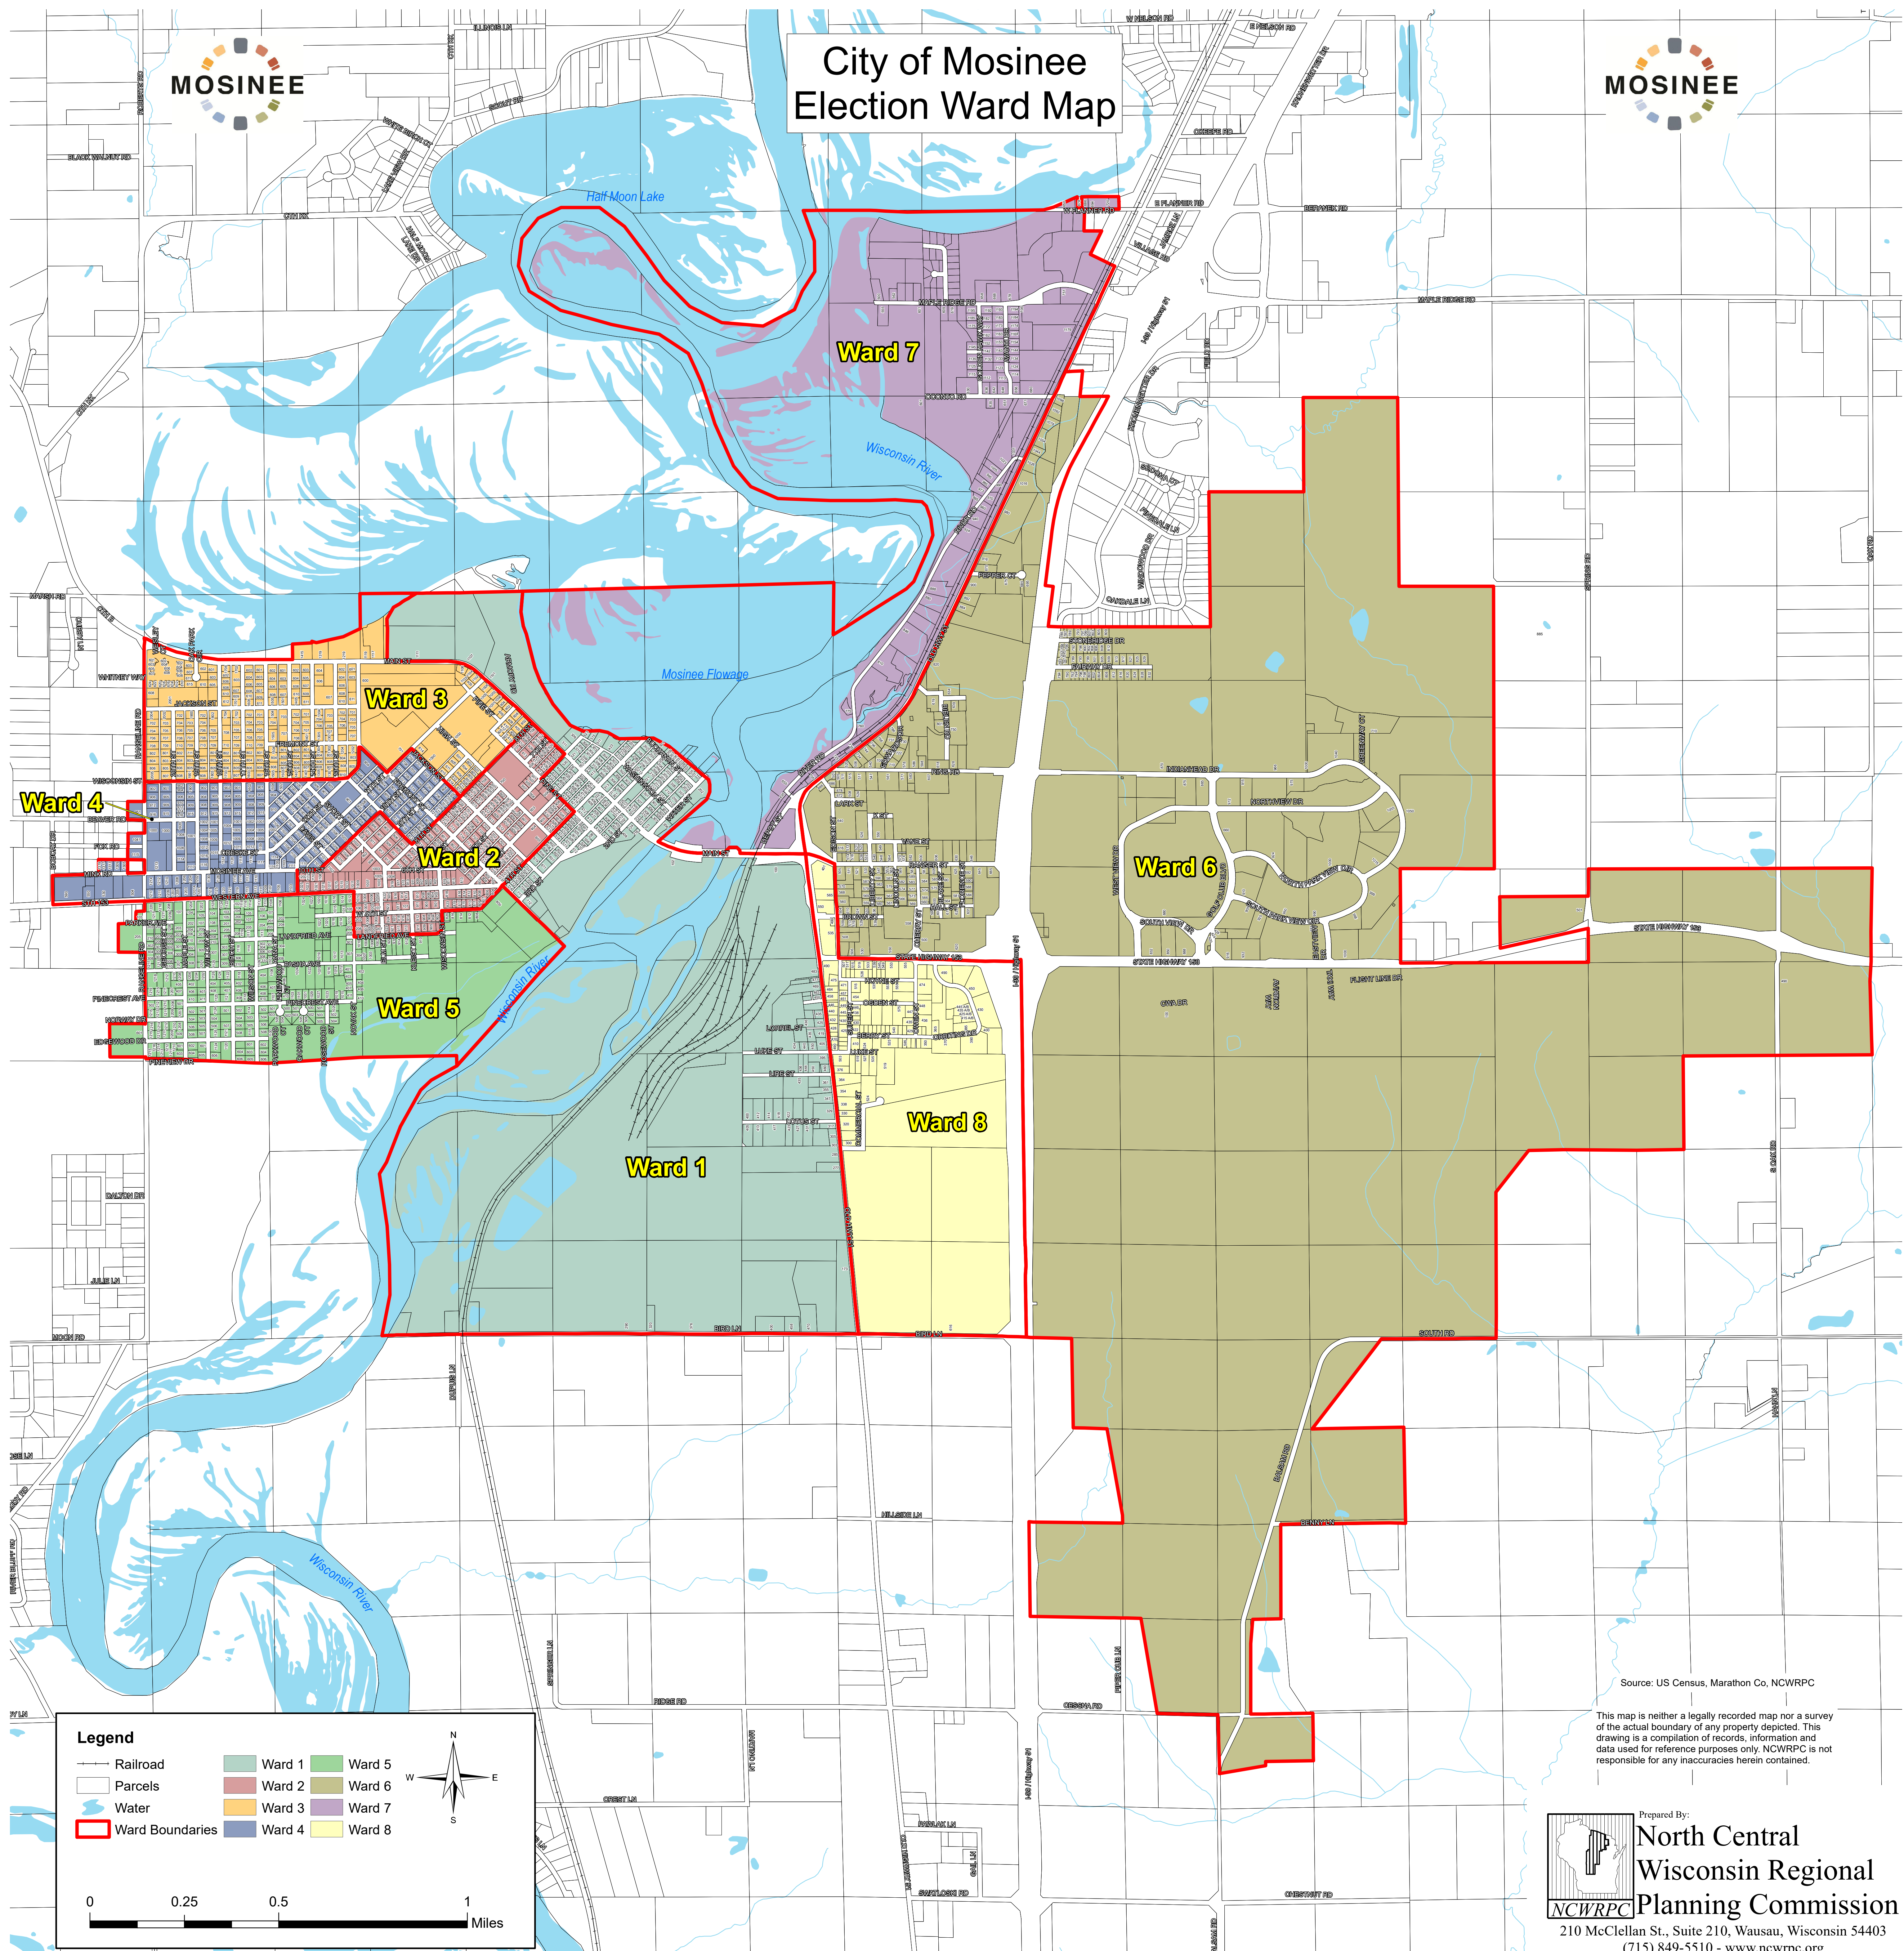

City of Mosinee Election Ward Map

Legend

Railroad	Ward 1	Ward 5
Parcels	Ward 2	Ward 6
Water	Ward 3	Ward 7
Ward Boundaries	Ward 4	Ward 8

0 0.25 0.5 1 Miles

Source: US Census, Marathon Co, NCWRPC

Prepared By:

North Central Wisconsin Regional Planning Commission
210 McClellan St., Suite 210, Wausau, Wisconsin 54403
(715) 849-5510 - www.ncwrpc.org