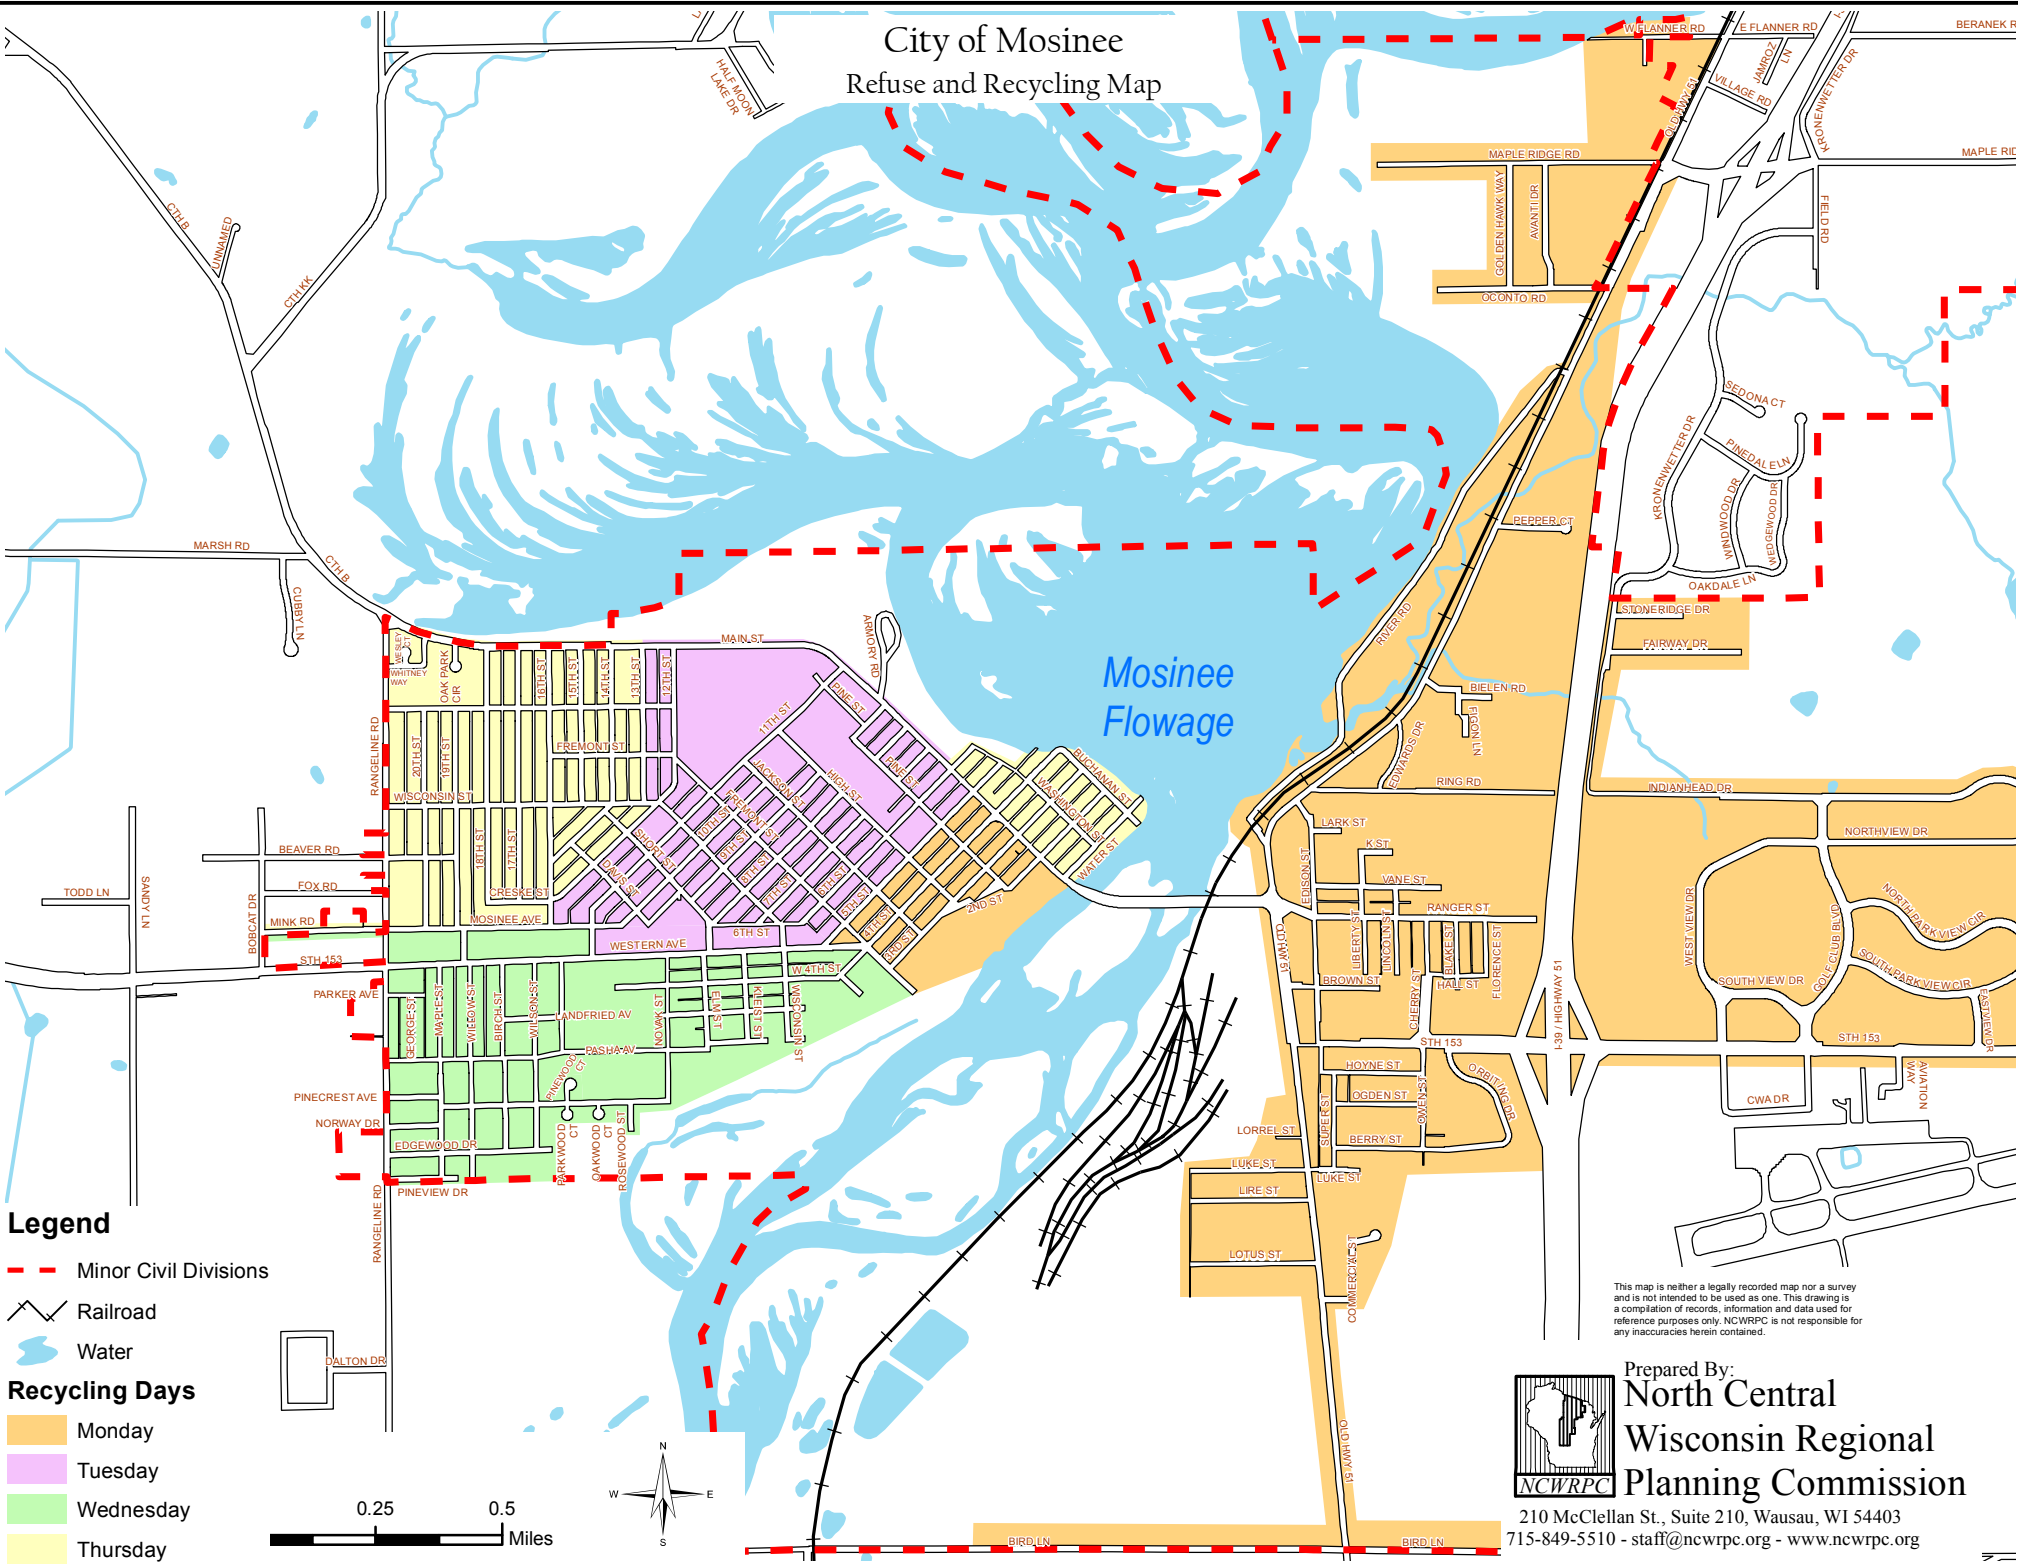

City of Mosinee Refuse and Recycling Map

1. **Legend**
2. - - Minor Civil Divisions
   - Railroad
   - Water
3. **Recycling Days**
4. Monday
   - Tuesday
   - Wednesday
   - Thursday

Prepared By:
**North Central
Wisconsin Regional
Planning Commission**

210 McClellan St., Suite 210, Wausau, WI 54403
715-849-5510 - staff@ncwrpc.org - www.ncwrpc.org