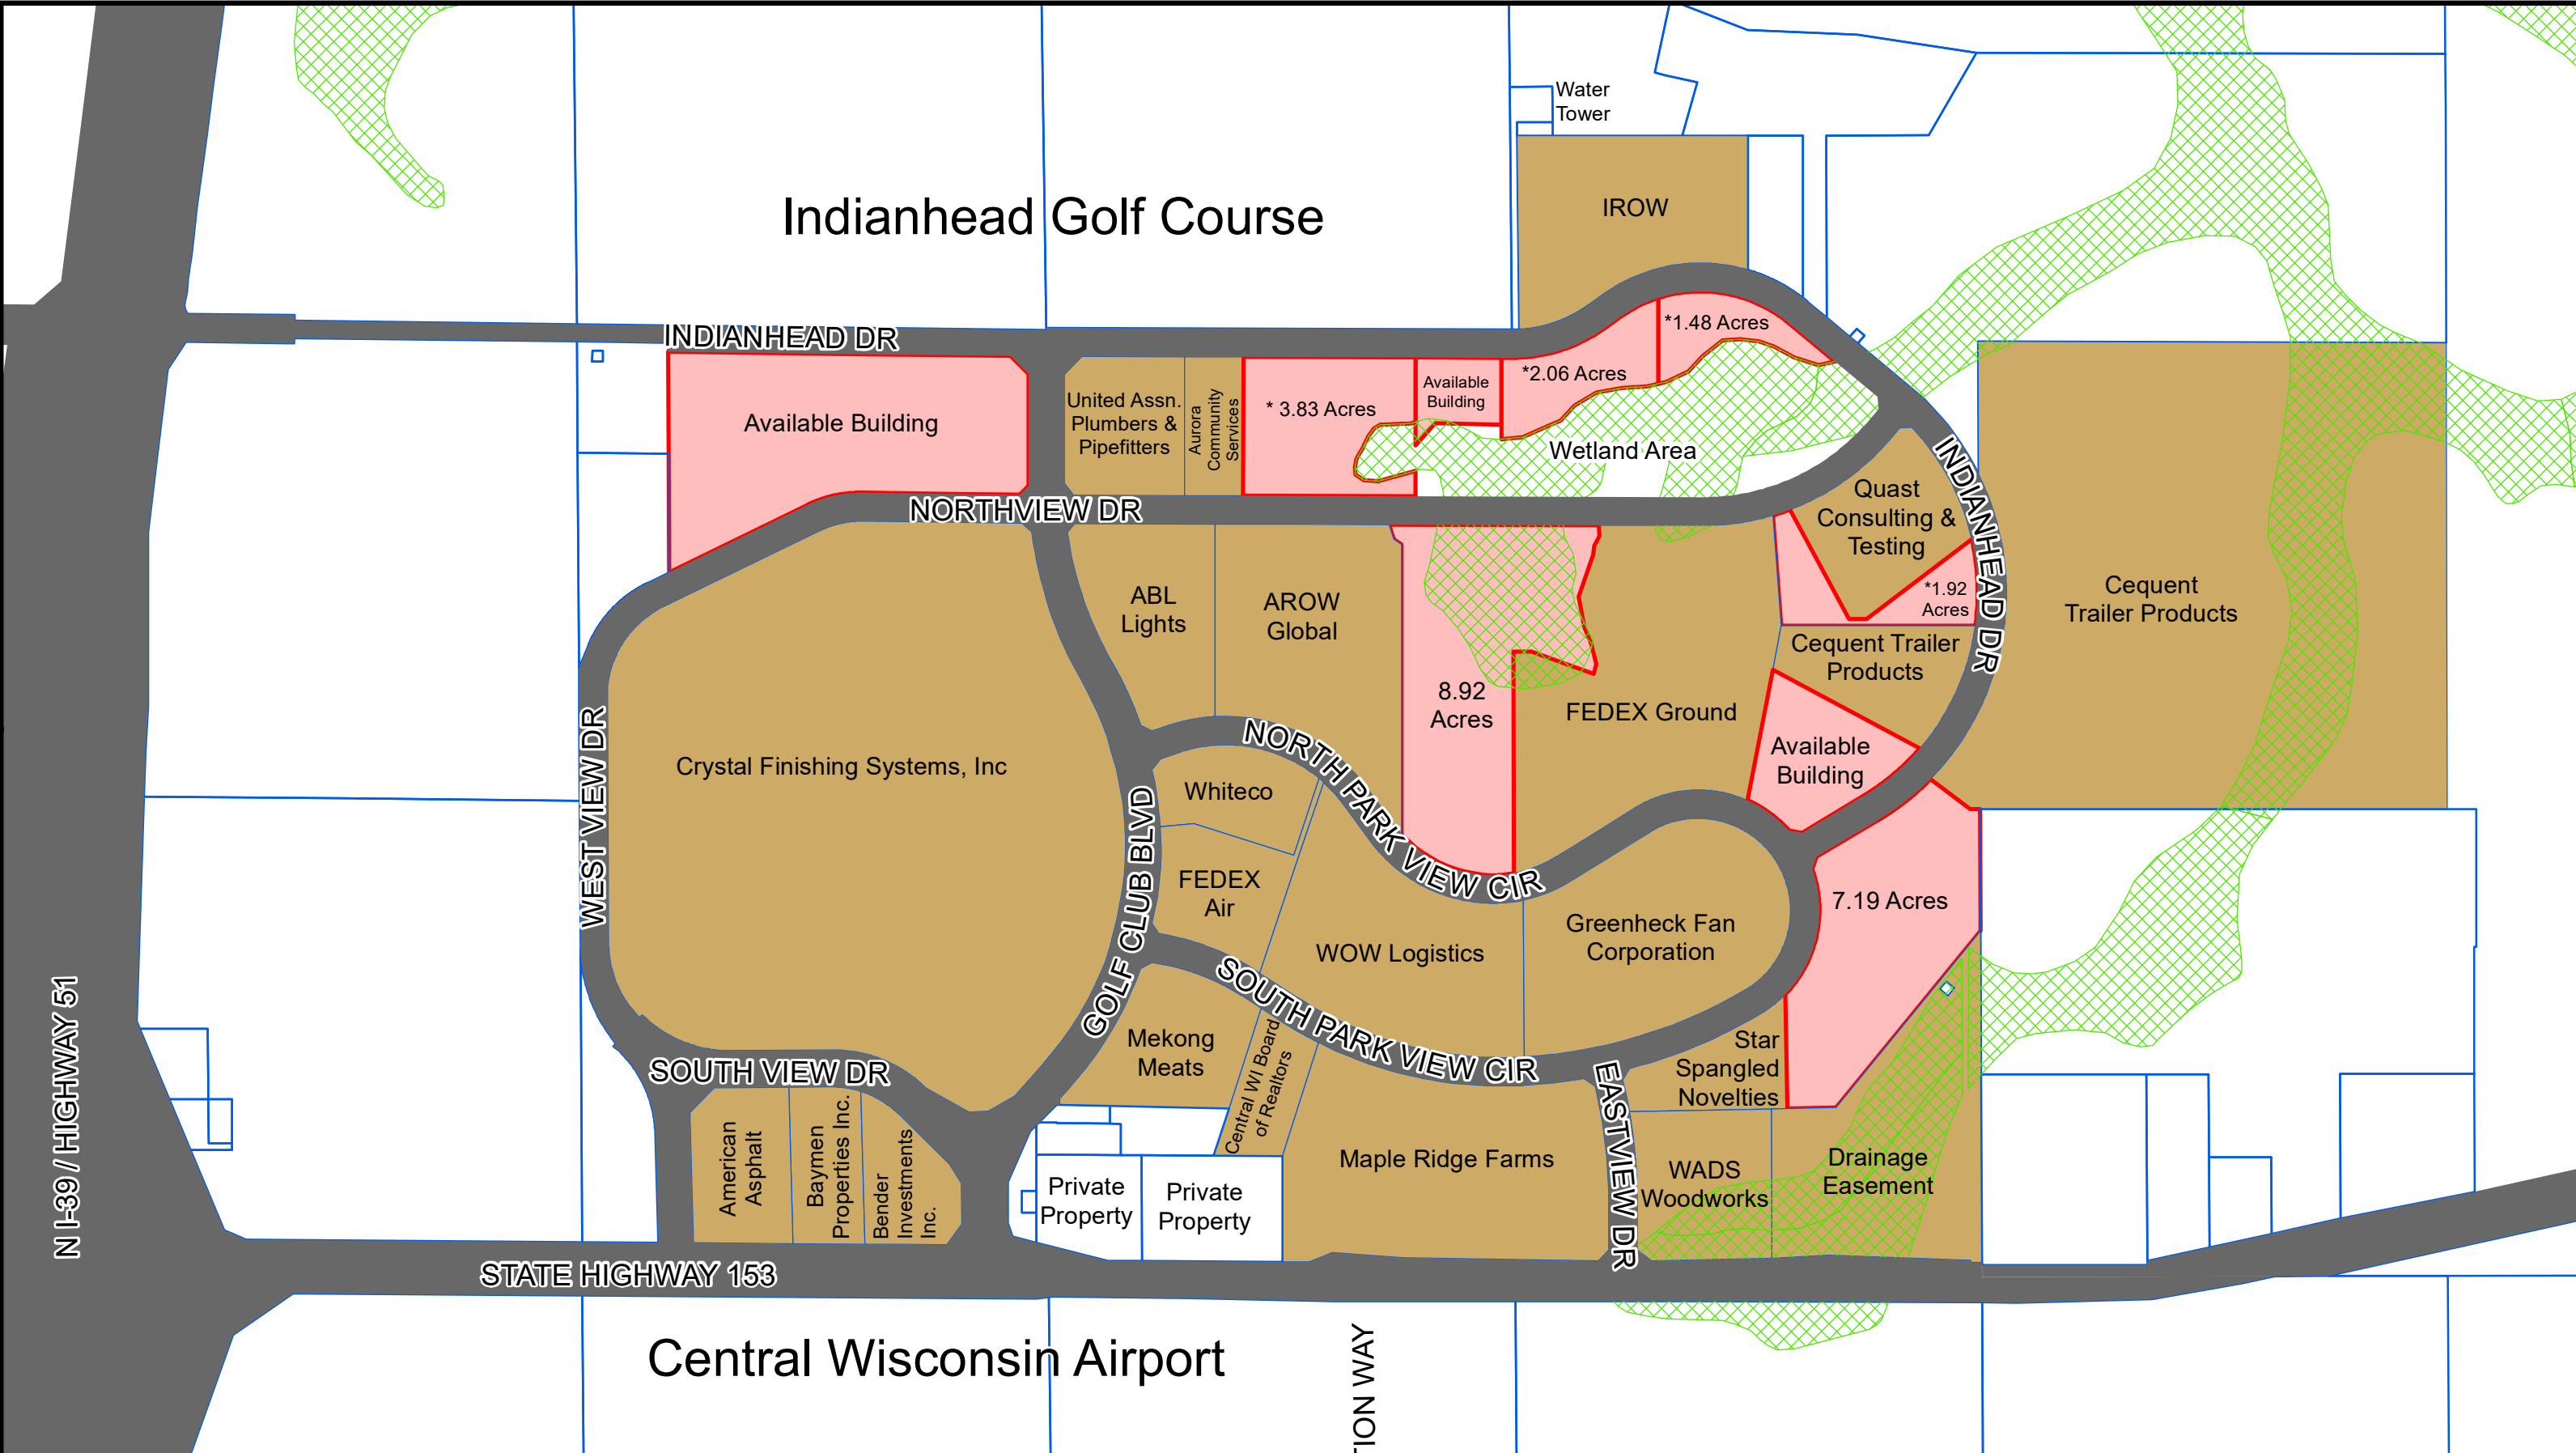

# Central Wisconsin Business Park

- Wetlands
- Businesses
- ROW
- Available
- Private Property

\* Noted approximate acreage does not include wetlands  
 Prepared By: North Central Wisconsin Regional Planning Commission

Source: Marathon County, NCWRPC  
 WI DNR