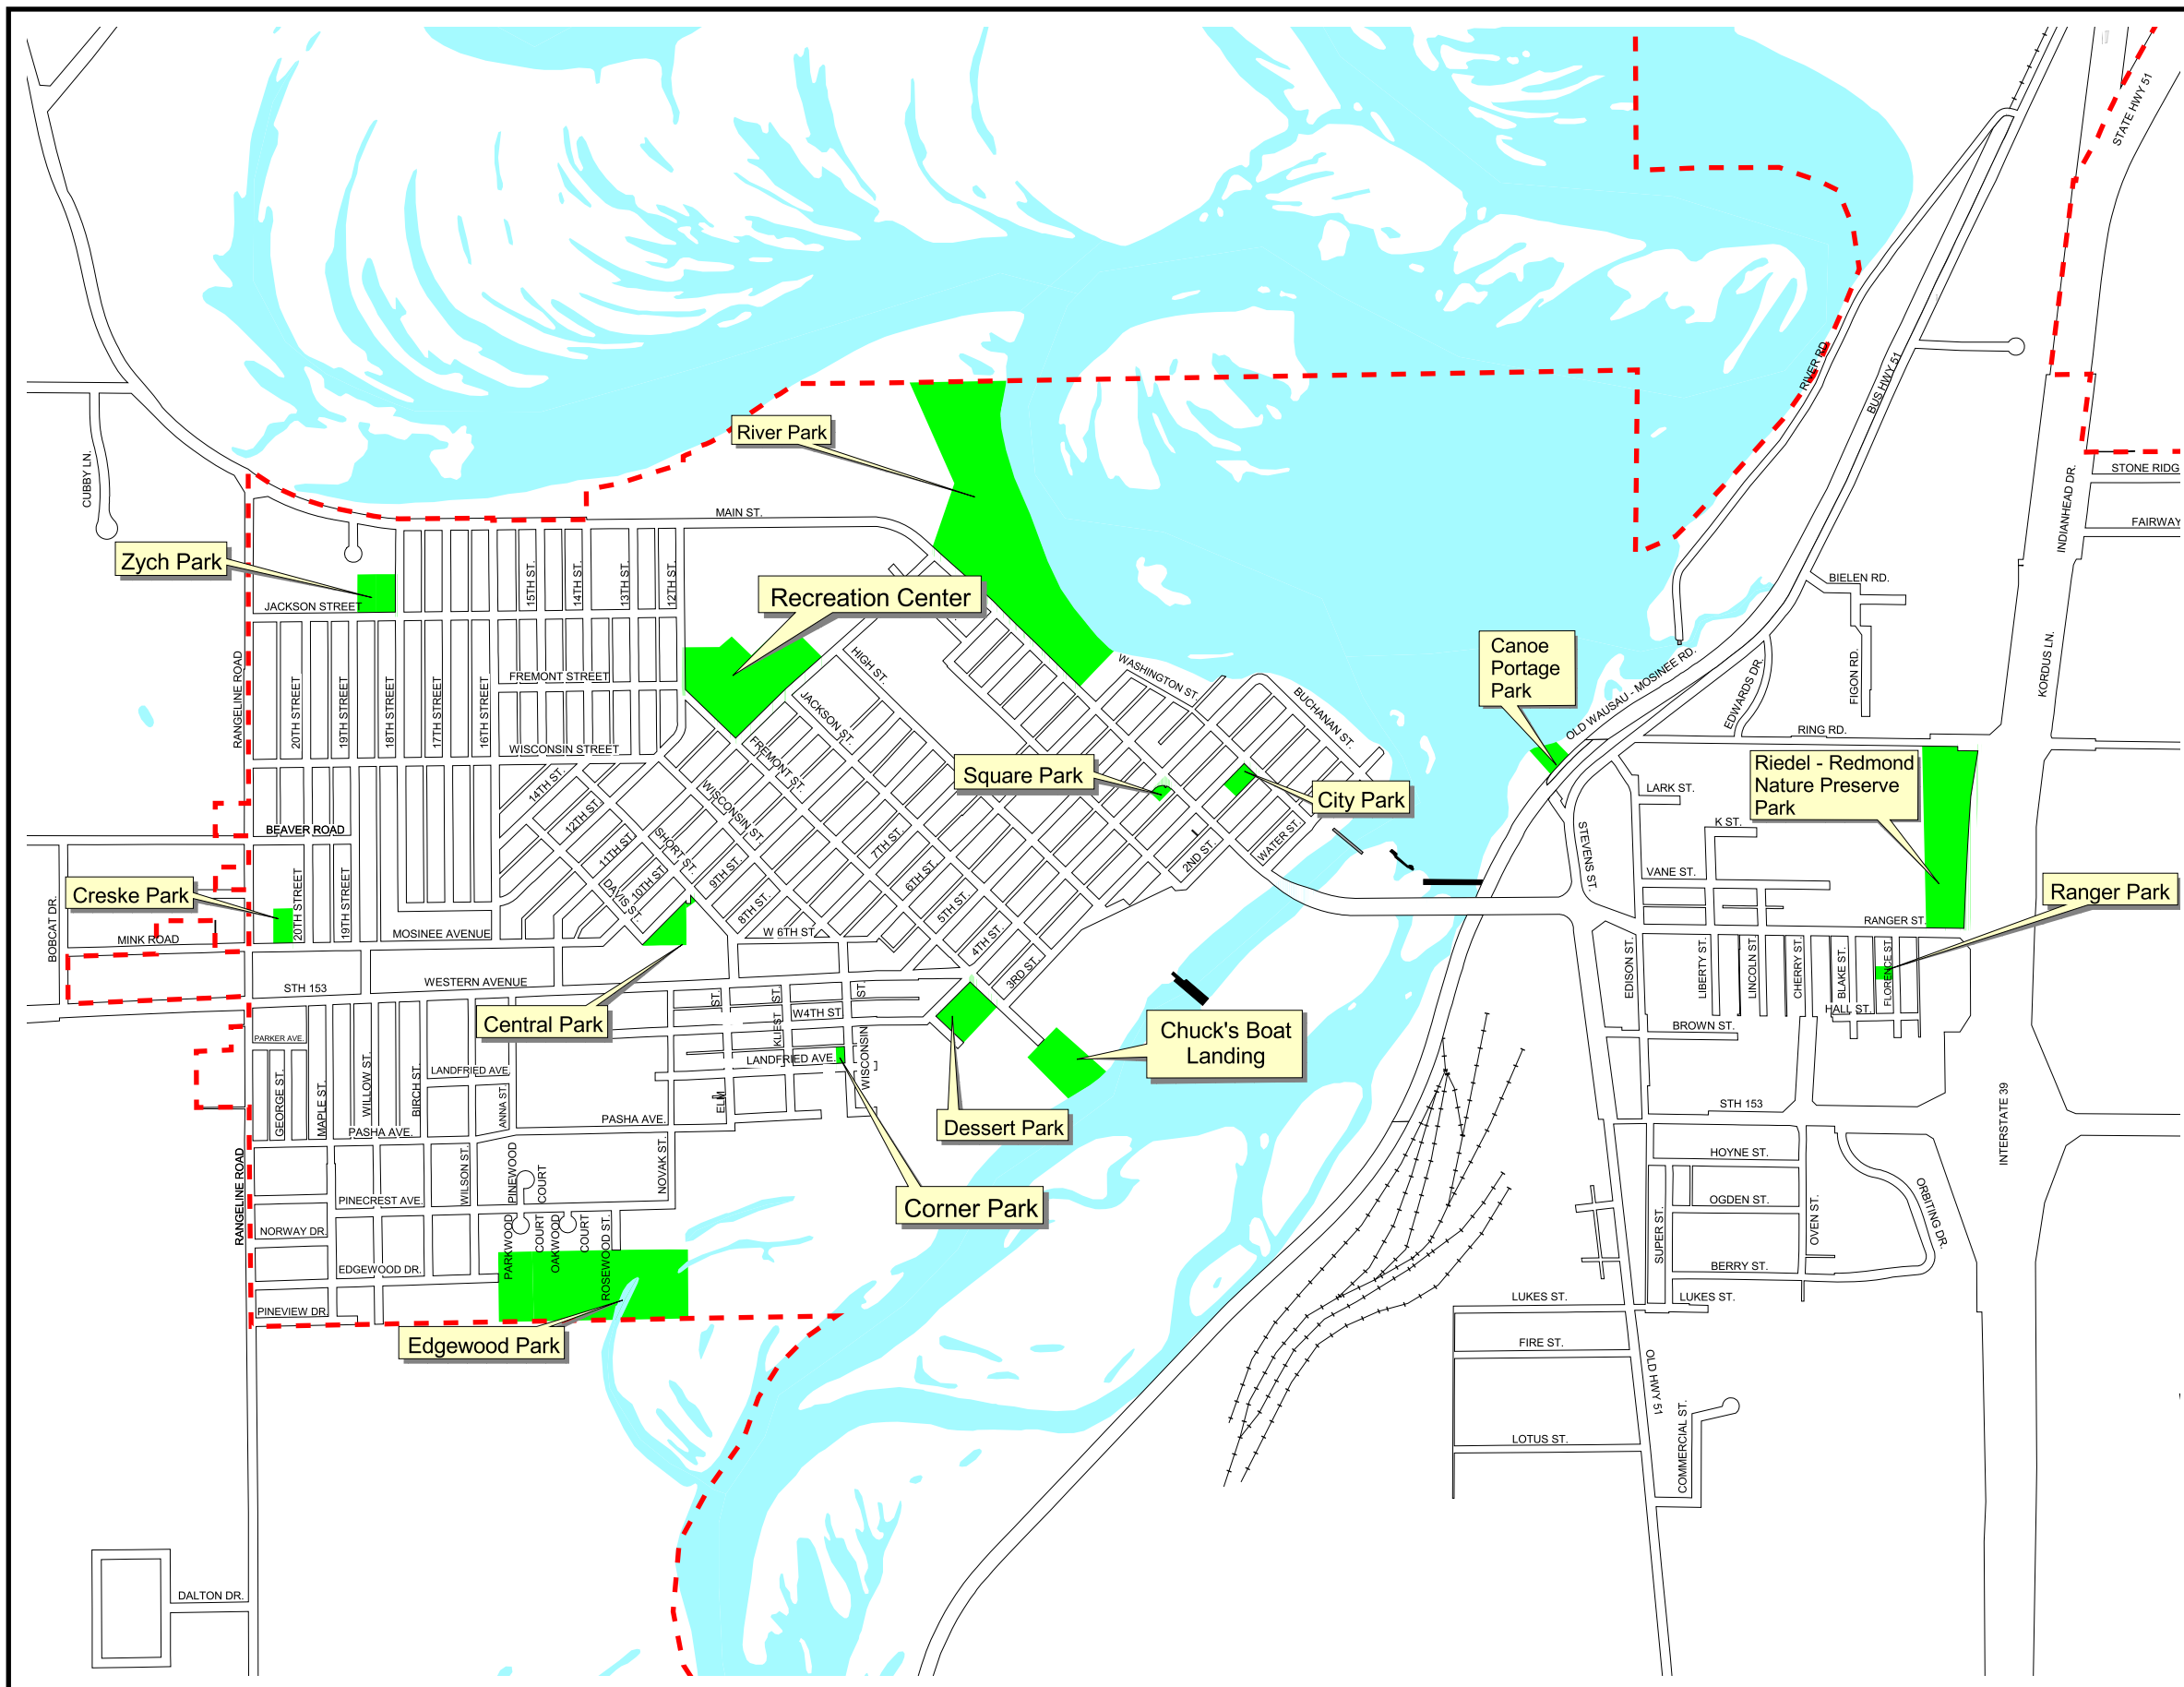

City of Mosinee

 Park

Prepared By:
 **North Central
Wisconsin Regional
Planning Commission**
210 McClellan Street, Suite 210, Wausau, Wisconsin (715) 849-5510